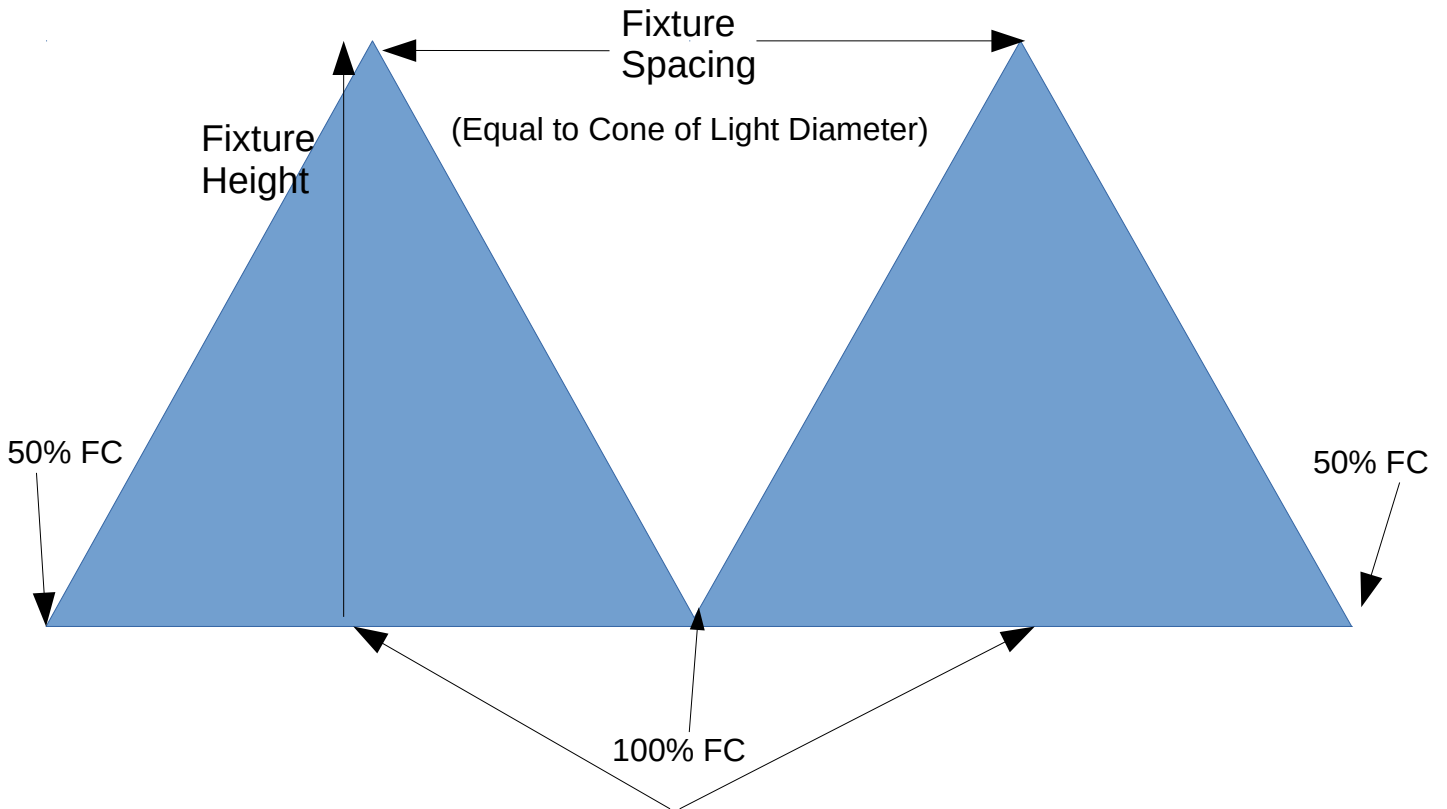

### CONE of LIGHT Photometrics Footcandle Calculations

**Cone of Light Tabulation**

Mounting Height	Footcandles at Nadir	Diameter (Feet)
4.00	87	4.64
6.00	39	6.97
8.00	22	9.29
10.0	14	11.6
12.0	9.7	13.9
14.0	7	16.3
16.0	5.5	18.6