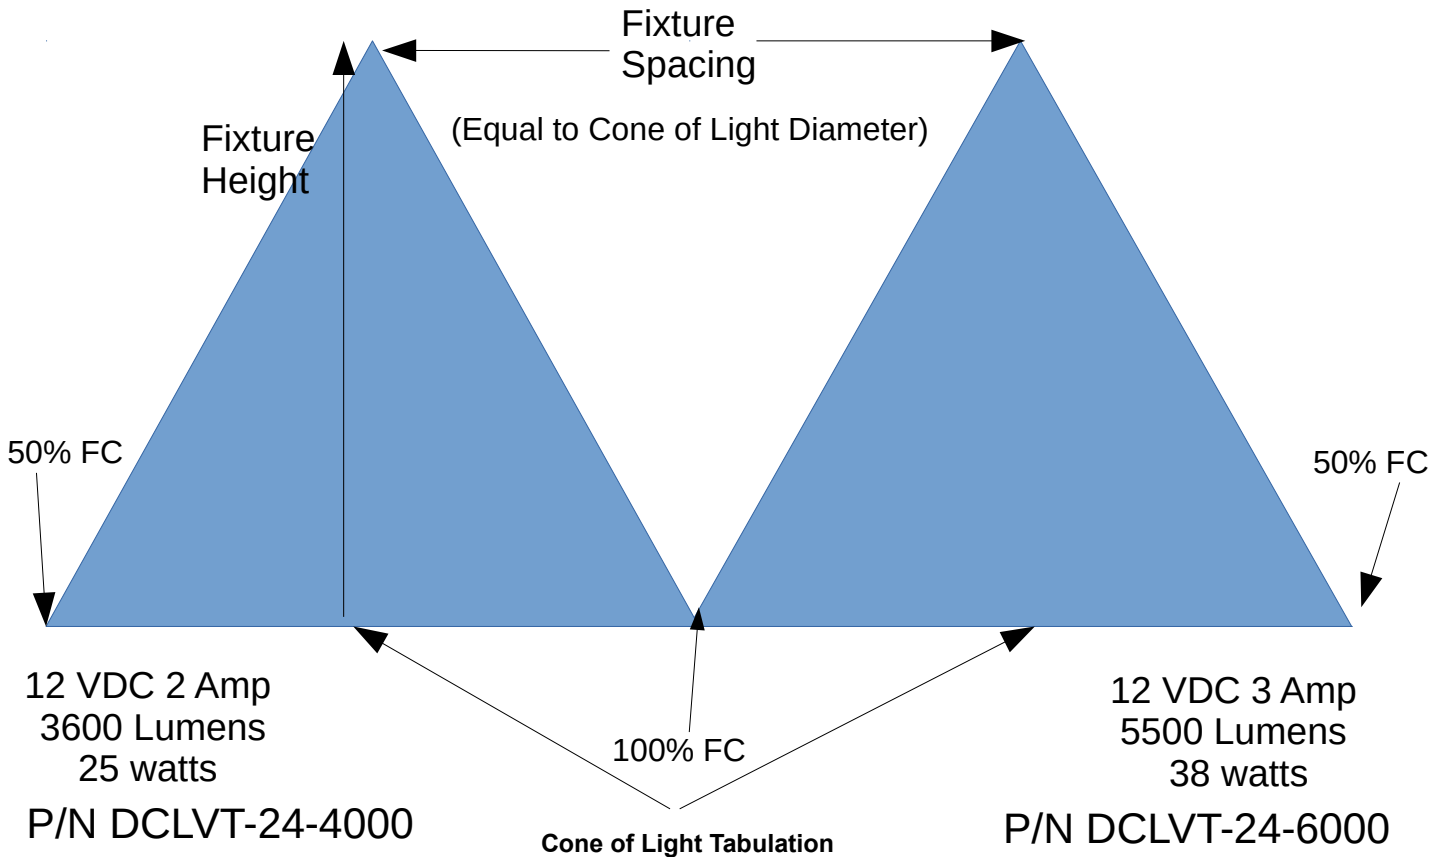

12 VDC LED VaporBrite Water Tight Fixture 9 - 18 Vdc Input 48" length 4000 K CT 80 CRI

CONE of LIGHT Photometrics Footcandle Calculations

Mounting Height	Footcandles at Nadir	Diameter (Feet)
4.00	87	4.64
6.00	39	6.97
8.00	22	9.29
10.0	14	11.6
12.0	9.7	13.9
14.0	7	16.3
16.0	5.5	18.6