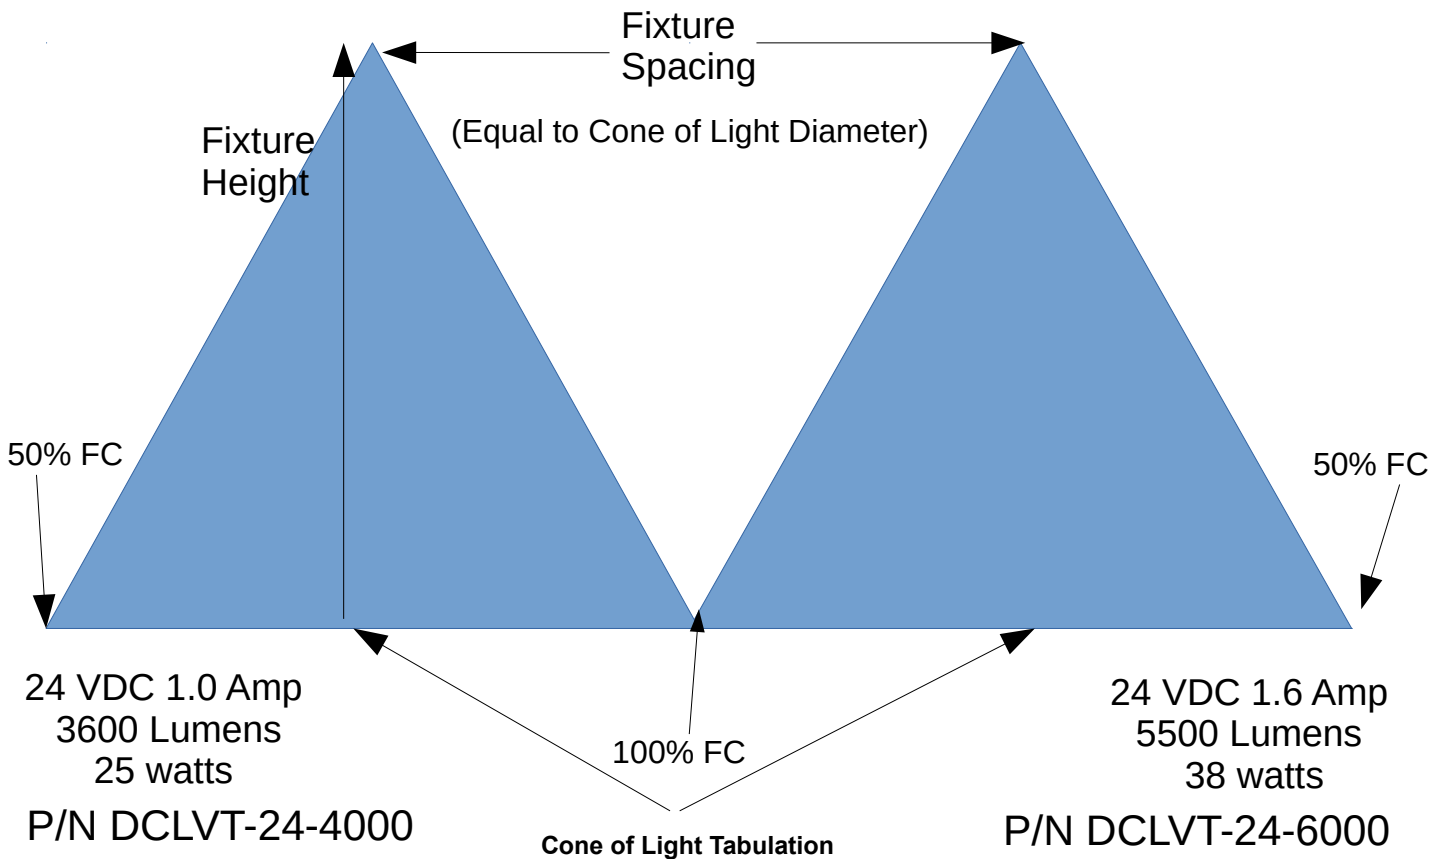

24 VDC LED VaporBrite Water Tight Fixture 18 – 32 Vdc Input 48" length 4000 K CT 80 CRI

CONE of LIGHT Photometrics Footcandle Calculations

Mounting Height	Footcandles at Nadir	Diameter (Feet)
4.00	87	4.64
6.00	39	6.97
8.00	22	9.29
10.0	14	11.6
12.0	9.7	13.9
14.0	7	16.3
16.0	5.5	18.6

Mounting Height	Footcandles at Nadir	Diameter (Feet)
4.00	130	4.64
6.00	58	6.97
8.00	32.7	9.29
10.0	20.8	11.6
12.0	14.6	13.9
14.0	10.7	16.3
16.0	8.2	18.6