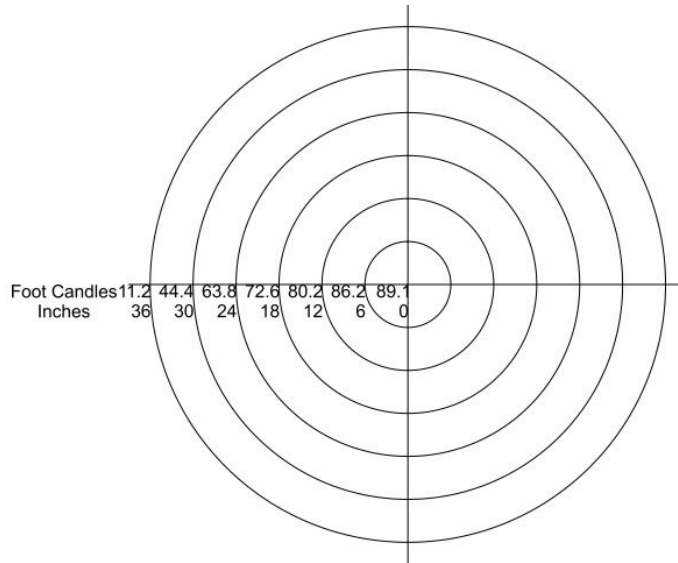

# LED PointLight

## Model L-140-W Specifications

Output at 20 Amps LED current:

Delivered Lumens = 2000 +/- 10%

Center Beam Foot Candles @ 60 inches (1.5 Meters) = 89 +/- 10%

Useful Circular Image Diameter = Distance from LED to projected image

### Operating characteristics

- Power requirements 120 volts AC 60 Hz, 200 Watts
- Ambient temperature up to 120F for 100% duty cycle at full LED power
- LED life 60,000 hours to 70% of initial luminosity
- Weight 13 lbs
- NEMA ABS cabinet 16" x 12" x 6"
- Warranty 1 year, replacement modules provided on exchange basis